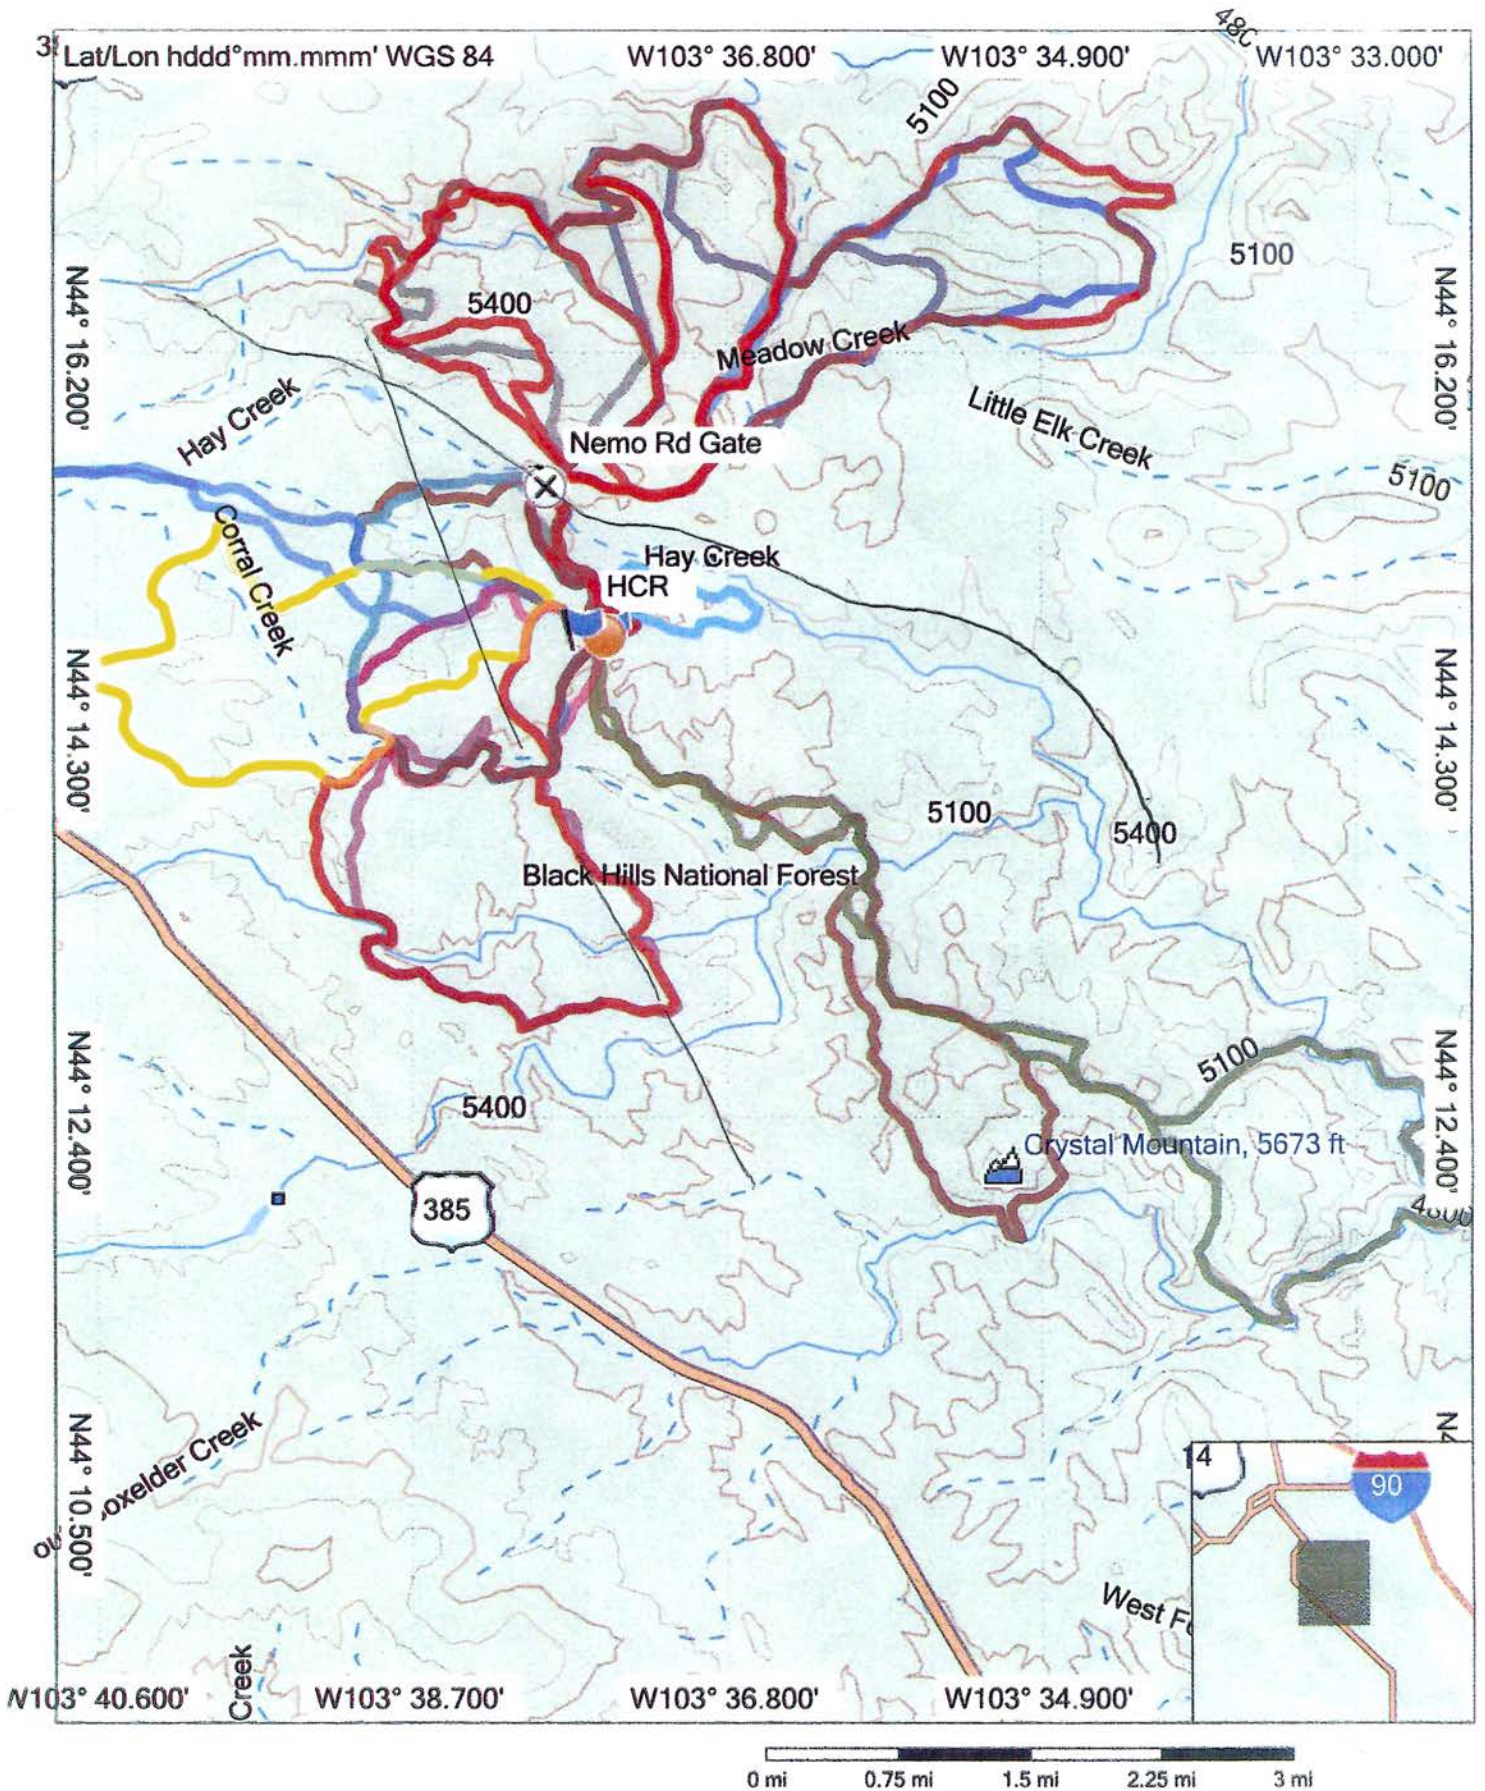

Trail Map 1

21765 Penny Lane
Nemo, SD 57759

HayCreekRanchSD.com
(605) 578-1142

Get Trail Map Apps at: HayCreekRanchSD.com/Trail-Maps

Trail Map 2

21765 Penny Lane
Nemo, SD 57759

HayCreekRanchSD.com
(605) 578-1142

Get Trail Map Apps at: HayCreekRanchSD.com/Trail-Maps