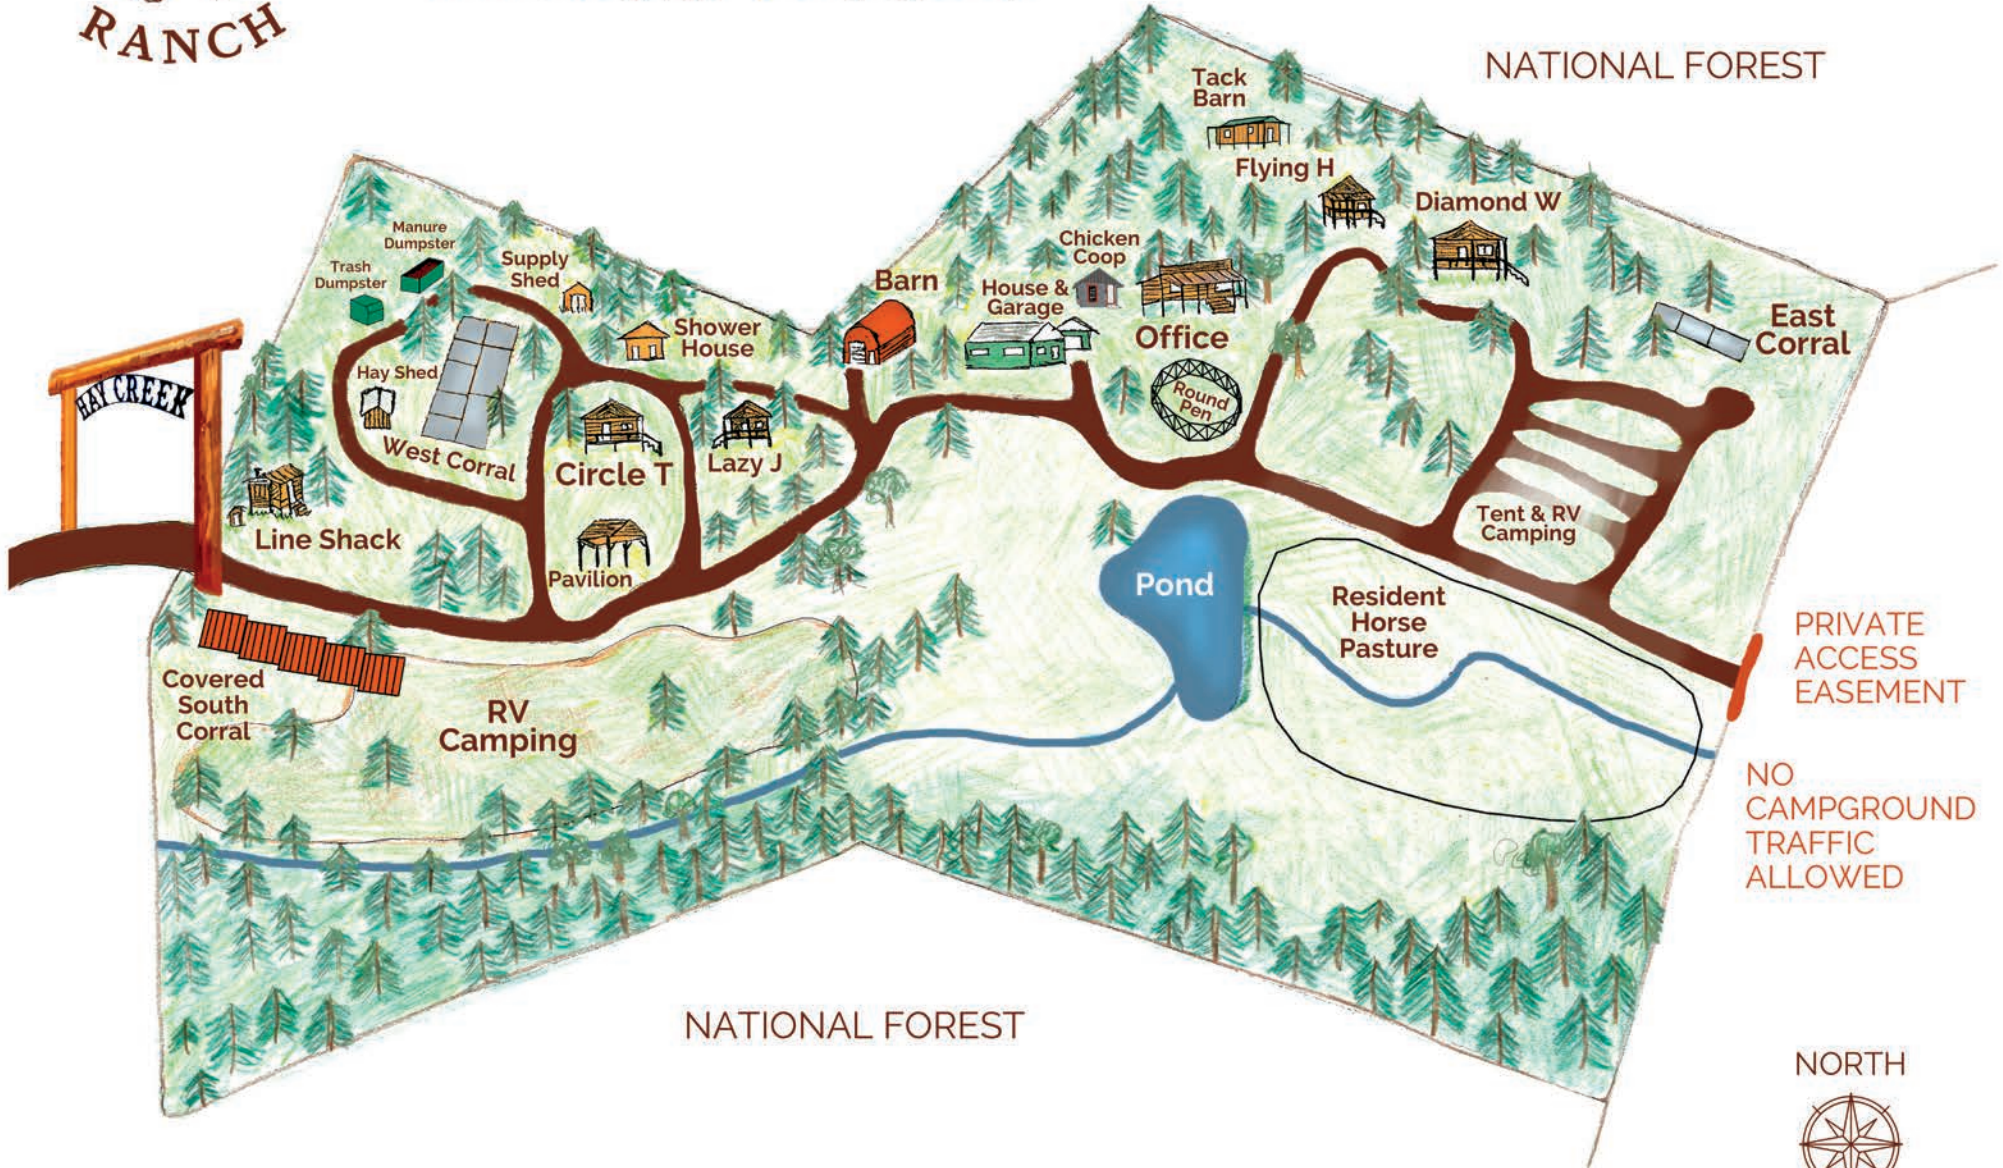

Campground Map

21765 Penny Lane
Nemo, SD 57759

HayCreekRanchSD.com
(605) 578-1142

PRIVATE
ACCESS
EASEMENT

NO
CAMPGROUND
TRAFFIC
ALLOWED

NATIONAL FOREST

NATIONAL FOREST

NORTH

NOT TO SCALE